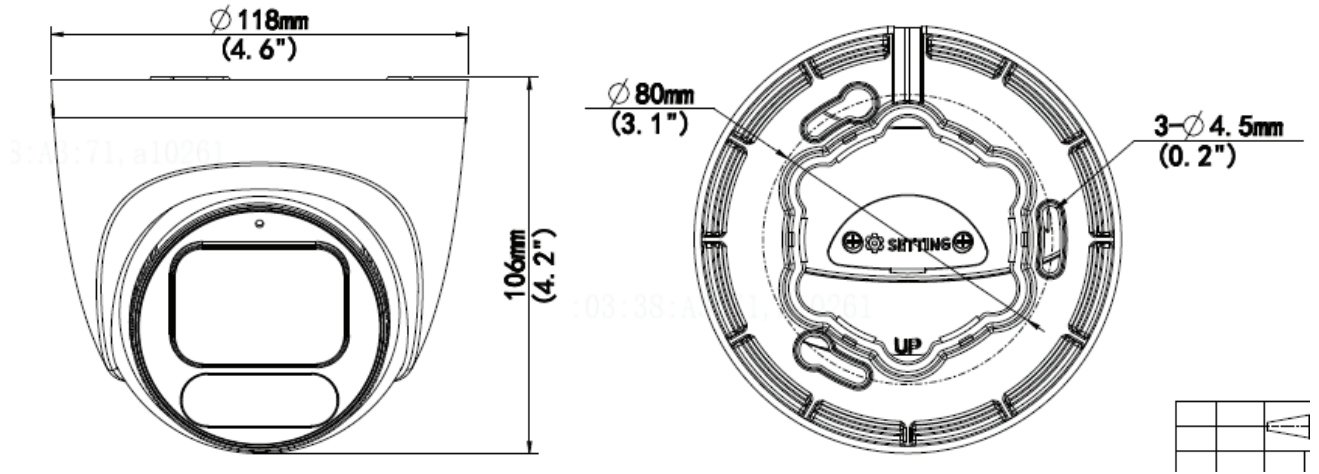

## Technical Specification

Camera					
Sensor	1/1.8", 4.0 megapixel, progressive scan, CMOS				
Min. illumination	Colour: 0.0003lux (F1.0, AGC ON)				
Shutter	Auto/Manual, 1 ~ 1/100000s				
Adjustment Angle	Pan: 0° ~ 360°, Tilt: 0° ~ 75°, Rotate: 0° ~ 360°				
WDR	120dB				
S/N	>52dB				
Lens					
Lens	2.8mm and 4.0mm @1.0				
Iris	Fixed				
Angle Of View (H)	110.4°   89.4°				
Angle Of View (V)	60.5°   48.2°				
Angle Of View (D)	115.2°   94.7°				
DORI					
DORI Distance	Lens (mm)	Detect (m)	Observe (m)	Recognize (m)	Identify (m)
	2.8	43.4(142.5ft)	17.4(57.0ft)	8.7(28.5ft)	4.3(14.3ft)
	4.0	62.1(203.6ft)	24.8(81.5ft)	12.4(40.7ft)	6.2(20.4ft)
Illuminator					
Warm Light Range	Up to 98ft				
Light On/Off Control	Auto/Manual				
Video					
Video Compression	Ultra265, H.265, H.264, MJPEG				
H.264 code profile	Baseline profile, Main profile, High profile				
Frame Rate	Main Stream: 4MP (2688*1520), Max 25fps; 4MP (2560*1440), Max 25fps; 3MP (2304*1296), Max 30fps; 1080P (1920*1080), Max 30fps; Sub Stream: 720P (1280*720), Max 30fps; D1 (720*576), Max 30fps; 640*360, Max 30fps; 2CIF(704*288), Max 30fps; CIF(352*288), Max 30fps;				
Video Bit Rate	128 Kbps~6144Kbps				
U-code	Support				
OSD	Up to 4 OSDs				
Privacy Mask	Up to 4 areas				
ROI	Up to 8 areas				
Video Stream	Dual streams				
Image					
White Balance	Auto/Outdoor/Fine Tune/Sodium Lamp/Locked/Auto2				
Digital noise reduction	2D/3D DNR				

## Dimensions