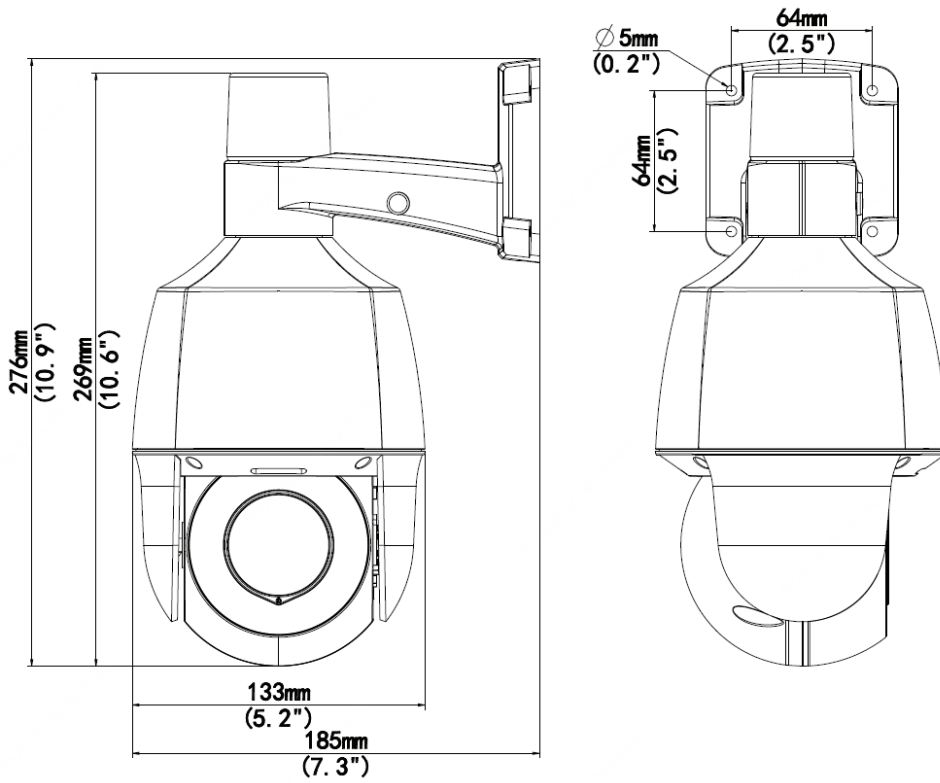

TDPTZ5MP4IRS-D-M

General	
Power	DC 12V± 25%, PoE (IEEE802.3 at)
	Power consumption: Max 18 W
Dimensions (Ø x H)	Ø 133mm*269.4mm (Ø 5.2" x 10.6")
Net Weight	0.87 kg (1.92lb)
Gross Weight	1.13 kg (2.49lb)
Material	Metal + Plastic
Working Environment	-20°C ~ 60°C (-4°F to 140°F), Humidity:≤ 95% RH(non-condensing)
Storage Environment	-20°C ~ 60°C (-4°F to 140°F), Humidity:≤ 95% RH(non-condensing)
Surge Protection	4KV
Ingress Protection	IP66
Reset Button	Supported

TDPTZ5MP4IRS-D-M

Dimensions

Accessories

TR-JB07-D-IN

TR-UP06-B-IN

TR-UP06-C-IN

TR-A01-IN