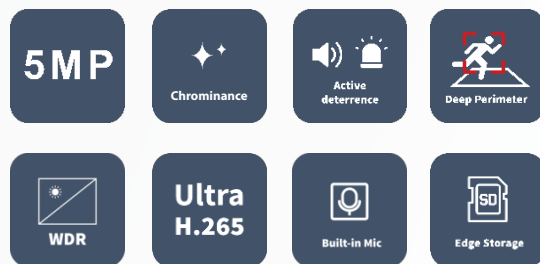

TECHNICAL PRODUCT SHEET

TDPTZ5MP4IRS-D-M

5MP Chrominance Active Deterrence Mini PTZ Camera

Features

- High quality image with 5MP, 1/2.7" CMOS sensor
- 2.8~12mm, AF automatic focusing and motorized zoom lens
- Ultra 265, H.265, H.264, MJPEG
- Intelligent perimeter protection, include cross line, intrusion, enter area, leave area detection
- Based on target classification, smart intrusion prevention significantly reduce false alarm caused by leaves, birds and lights etc., accurately focus on human and, motor vehicle and non-motor vehicle
- Chrominance technology ensures ultra-high image quality in low illumination environment
- 120dB true WDR technology enables clear image in strong light scene
- Built-in Mic
- Built-in Speaker
- Smart IR, Up to 50 m (164 ft) IR and 10m (33 ft) warm light distance
- Supports 256 G Micro SD card
- IP66 protection
- Support PoE power supply