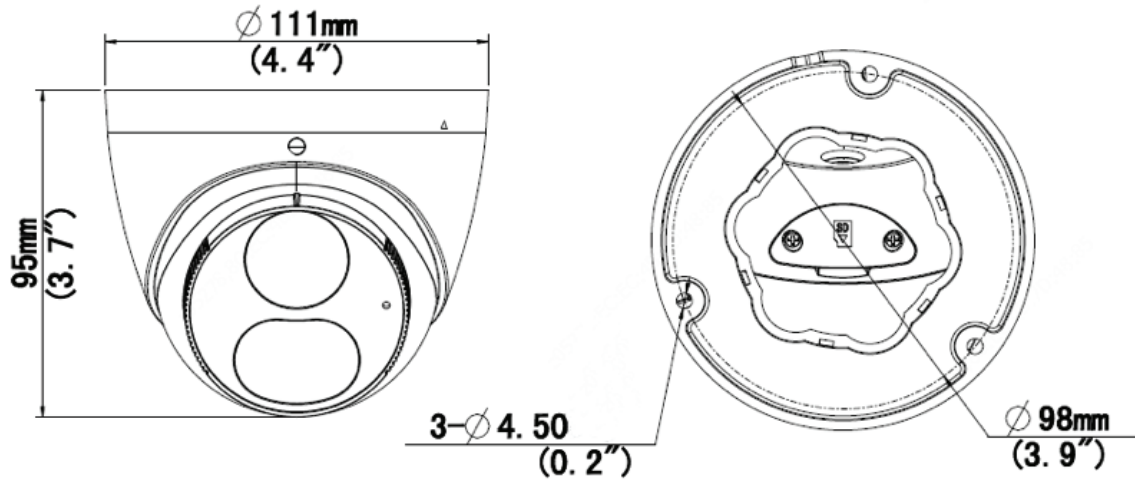

TDOEIM530L2A

Dimensions

Accessories

TR-JB03-G-IN

TR-JB07/WM03-G-IN

TR-UM06-E-IN

TR-UP06-IN

TR-A01-IN