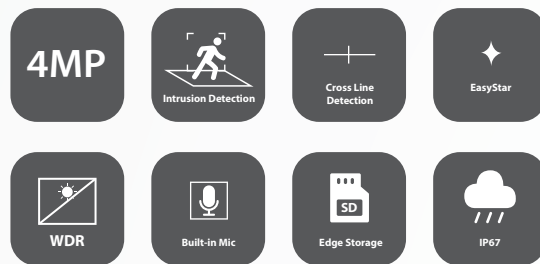

TECHNICAL PRODUCT SHEET

TD0EIM530L2A

5MP HD Intelligent Light and Audible Warning Fixed Eyeball Network Camera

Features

- High quality image with 5MP, 1/2.7"CMOS sensor
- 5MP (2880*1620)@ 30/25fps; 4MP (2560*1440)@ 30/25fps; 3MP (2304*1296) @30/25fps; 2MP (1920*1080) @30/25fps
- Ultra 265, H.265, H.264, MJPEG
- Smart intrusion prevention, include cross line, intrusion, enter area, leave area detection
- Based on target classification, smart intrusion prevention significantly reduce false alarm caused by leaves, birds and lights etc., accurately focus on human and, motor vehicle and non-motor vehicle
- Supports sound and light alarm linkage. When Smart intrusion prevention is triggered, the camera links sound alarm and light linkage.
- Intelligent face capture
- Intelligent People Flow Counting and Crowd Density Monitoring
- 120dB true WDR technology enables clear image in strong light scene
- Support 9:16 Corridor Mode
- Built-in Mic and Speaker
- Smart IR, up to 30m (98ft) IR distance
- Supports 256 G Micro SD card
- IP67 protection
- Support PoE power supply